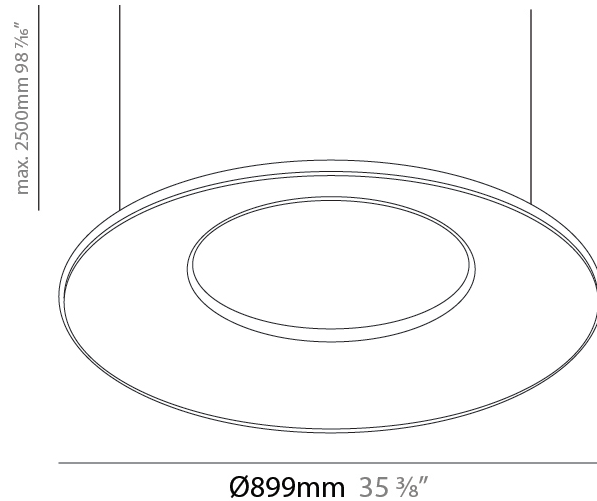

HARMONY RING SUSPENSION

A51068-

base number	Color	Finish	Diffuser
	Temperature	Options	Options

1. To build a product code in our configurator select the specify button on the base model # product page
2. To build a manual product code on this datasheet choose from the options listed below in blue font and add the suffix to the base model #

GENERAL

Series: Harmony Ring
Partner: Ivela
Division: Architectural
Installation: Suspension
Product Type: Panels
Mounting Location: Ceiling
Light Distribution: Direct

PHYSICAL

Shape: Round
Diameter (mm): 899
Diameter (in): 35 3/8
Height (mm): 19
Height (in): 3/4
Max. Overall Height (mm): 2500
Max. Overall Height (in): 98 7/16
Diffuser: [PMMA - Opal / Prismatic](#)
Fixture Finish: [WHI / BLK / GLD](#)
Fixture Material: Aluminum

ELECTRICAL

Lamp Type: LED
Input Wattage (W): 56
Dimming: Tri-Mode (Non-Dimming and Phase Dimming (120Vac only) and 0-10V Dimming)
Driver Included: No
Driver Location: Remote
Driver Type: Constant Voltage - Universal
Driver Class: Class 2
Housing: ENCP 5 (ERP) ENCP 8 (SC Power)
Input Voltage (V): 120 - 277
Output Voltage (V): 24

LED

Color Temperature (°K): [2700 / 3000 / 3500 / 4000](#)
Max. Delivered Lumen (lm): [4032 / 4200 / 4325 / 4452](#)
Nominal Lumen (lm): [6720 / 7000 / 7234 / 7420](#)
CRI: >93 CRI
Lamp Life (hrs): 50000

OPTICAL

RATINGS AND CERTIFICATIONS

Certified By: Certified for North American Standards
IP rating: IP20