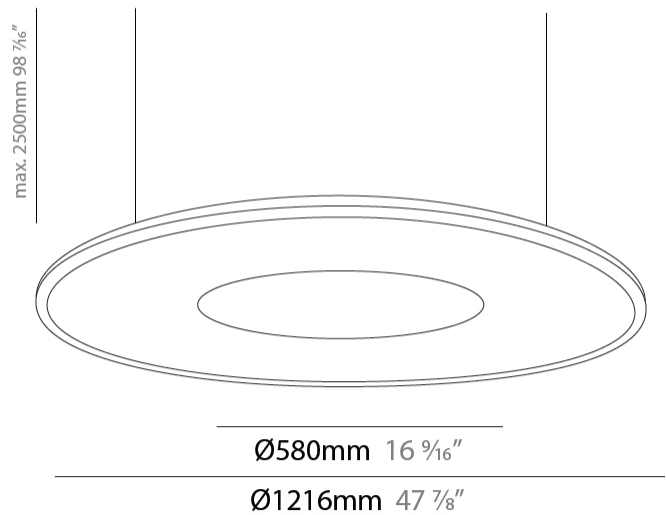

HARMONY RING SUSPENSION

A51066-

base number   Color   Finish   Diffuser
Temperature   Options   Options

1. To build a product code in our configurator select the specify button on the base model # product page
2. To build a manual product code on this datasheet choose from the options listed below in blue font and add the suffix to the base model #

GENERAL

Series: Harmony Ring
Partner: Ivela
Division: Architectural
Installation: Suspension
Product Type: Panels
Mounting Location: Ceiling
Light Distribution: Direct

PHYSICAL

Shape: Round
Diameter (mm): 1216
Diameter (in): 47 7/8
Height (mm): 19
Height (in): 3/4
Max. Overall Height (mm): 2500
Max. Overall Height (in): 98 7/16
Diffuser: [PMMA - Opal / Prismatic](#)
Fixture Finish: [WHI / BLK / GLD](#)
Fixture Material: Aluminum

ELECTRICAL

Lamp Type: LED
Input Wattage (W): 78
Dimming: Tri-Mode (Non-Dimming and Phase Dimming (120Vac only) and 0-10V Dimming)
Driver Included: No
Driver Location: Remote
Driver Type: Constant Voltage - Universal
Driver Class: Class 2
Housing: ENCP 5 (ERP) ENCP 8 (SC Power)
Input Voltage (V): 120 - 277
Output Voltage (V): 24

LED

Color Temperature (°K): [2700 / 3000 / 3500 / 4000](#)
Max. Delivered Lumen (lm): [5472 / 5700 / 5869 / 6042](#)
Nominal Lumen (lm): [9120 / 9500 / 9783 / 10070](#)
CRI: >93 CRI
Lamp Life (hrs): 50000

OPTICAL

RATINGS AND CERTIFICATIONS

Certified By: Certified for North American Standards
IP rating: IP20