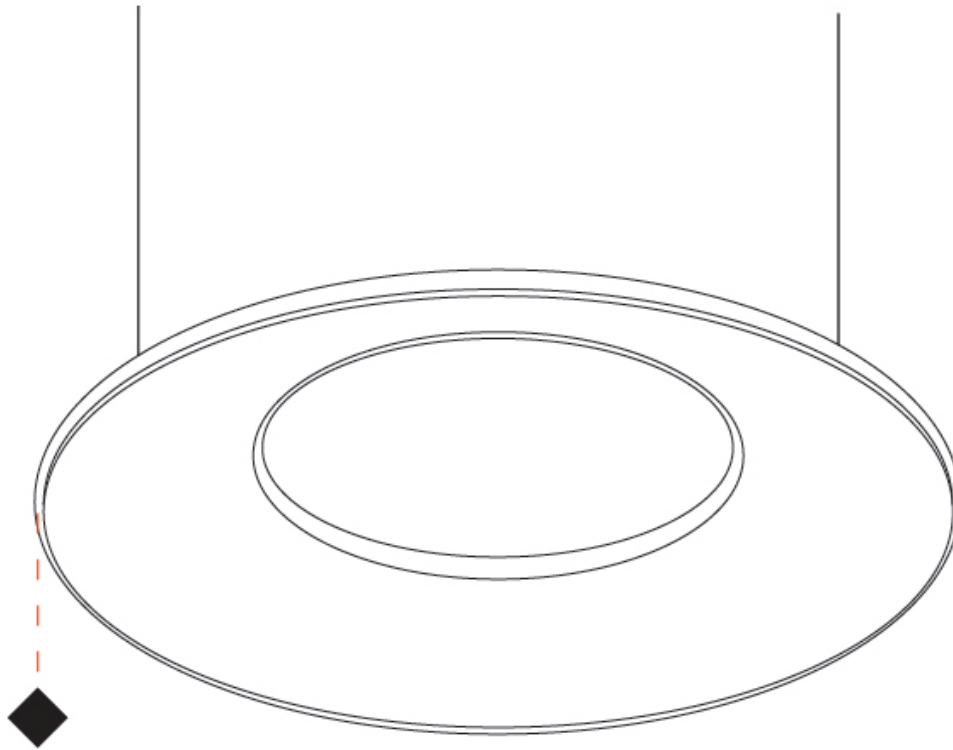

HARMONY RING SUSPENSION

A51068-

PROJECT
TYPE
SPECIFIER
QUANTITY
DATE