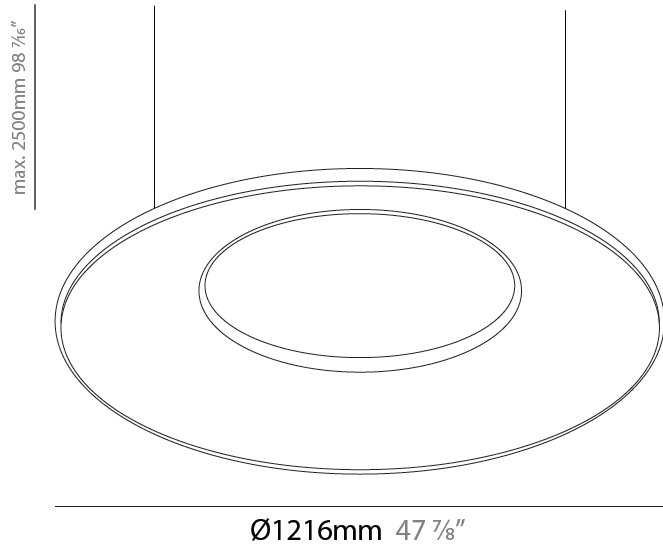

HARMONY RING SUSPENSION

A51069-

base number   Color   Finish   Diffuser
Temperature   Options   Options

1. To build a product code in our configurator select the specify button on the base model # product page
2. To build a manual product code on this datasheet choose from the options listed below in blue font and add the suffix to the base model #

GENERAL

Series: Harmony Ring
Partner: Ivela
Division: Architectural
Installation: Suspension
Product Type: Panels
Mounting Location: Ceiling
Light Distribution: Direct

PHYSICAL

Shape: Round
Diameter (mm): 1216
Diameter (in): 47 7/8
Height (mm): 19
Height (in): 3/4
Max. Overall Height (mm): 2500
Max. Overall Height (in): 98 7/16
Diffuser: [PMMA - Opal / Prismatic](#)
Fixture Finish: [WHI / BLK / GLD](#)
Fixture Material: Aluminum

ELECTRICAL

Lamp Type: LED
Input Wattage (W): 78
Dimming: Tri-Mode (Non-Dimming and Phase Dimming (120Vac only) and 0-10V Dimming)
Driver Included: No
Driver Location: Remote
Driver Type: Constant Voltage - Universal
Driver Class: Class 2
Housing: ENCP 5 (ERP) ENCP 8 (SC Power)
Input Voltage (V): 120 - 277
Output Voltage (V): 24

LED

Color Temperature (°K): [2700 / 3000 / 3500 / 4000](#)
Max. Delivered Lumen (lm): 5472 / 5700 / 5869 / 6042
Nominal Lumen (lm): 9120 / 9500 / 9783 / 10070
CRI: >93 CRI
Lamp Life (hrs): 50000

OPTICAL

RATINGS AND CERTIFICATIONS

Certified By: Certified for North American Standards
IP rating: IP20